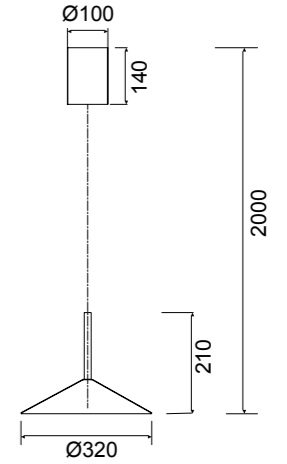

7899 Verde-Green
LED 9W 3000K 800lm

MODO DE USO

Aluminio/Acrílico/Acero-Aluminium/Acrylic/Steel 220-240V~ 50/60Hz CRI≥ 80