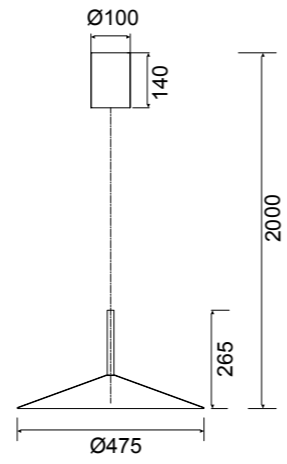

7898 Verde-Green
LED 16W 3000K 1200lm