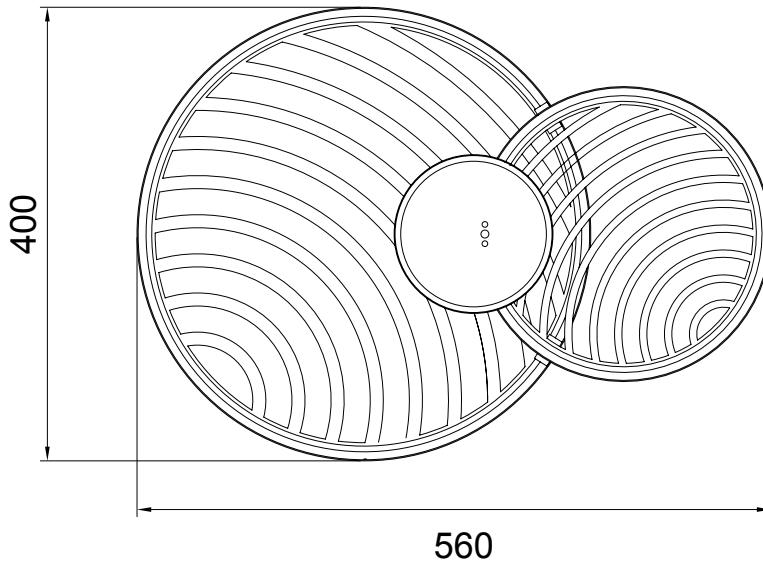

7230 Negro-Black
LED 60W 3000K 4500lm

7231 Oro-Gold
LED 60W 3000K 4500lm

7234 Negro-Black
LED 30W 3000K 2250lm

7235 Oro-Gold
LED 30W 3000K 2250lm

7232 Negro-Black
LED 40W 3000K 3000lm

7233 Oro-Gold
LED 40W 3000K 3000lm