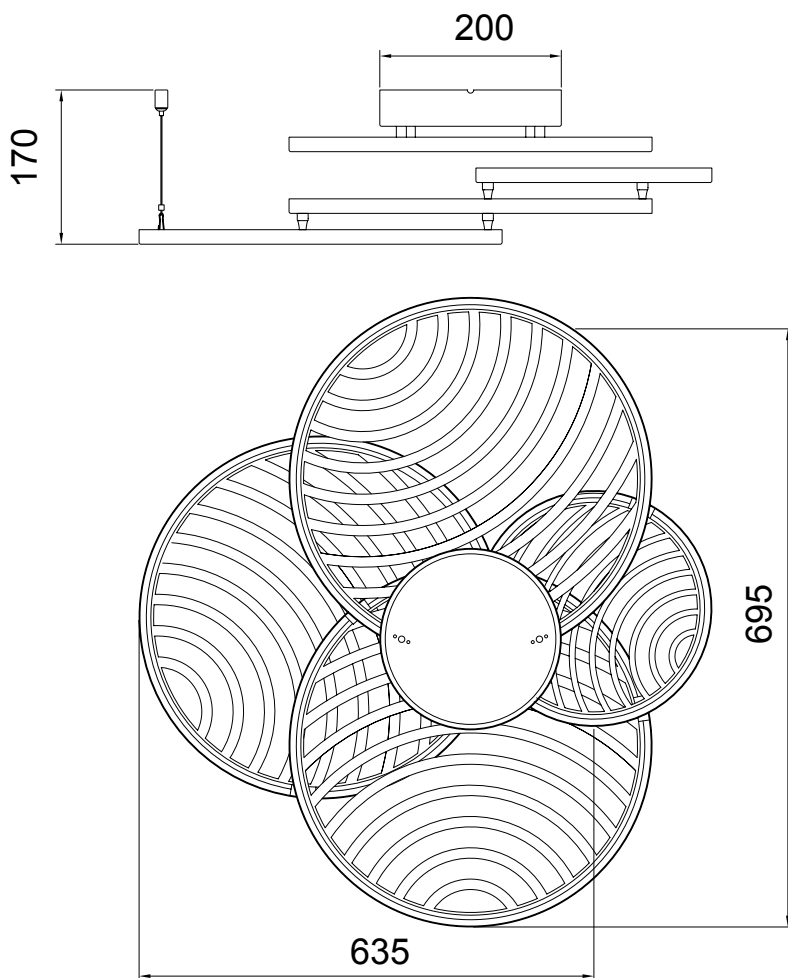

7230 Negro-Black
LED 60W 3000K 4500lm

7231 Oro-Gold
LED 60W 3000K 4500lm

7234 Negro-Black
LED 30W 3000K 2250lm

7235 Oro-Gold
LED 30W 3000K 2250lm

7232 Negro-Black
LED 40W 3000K 3000lm

7233 Oro-Gold
LED 40W 3000K 3000lm